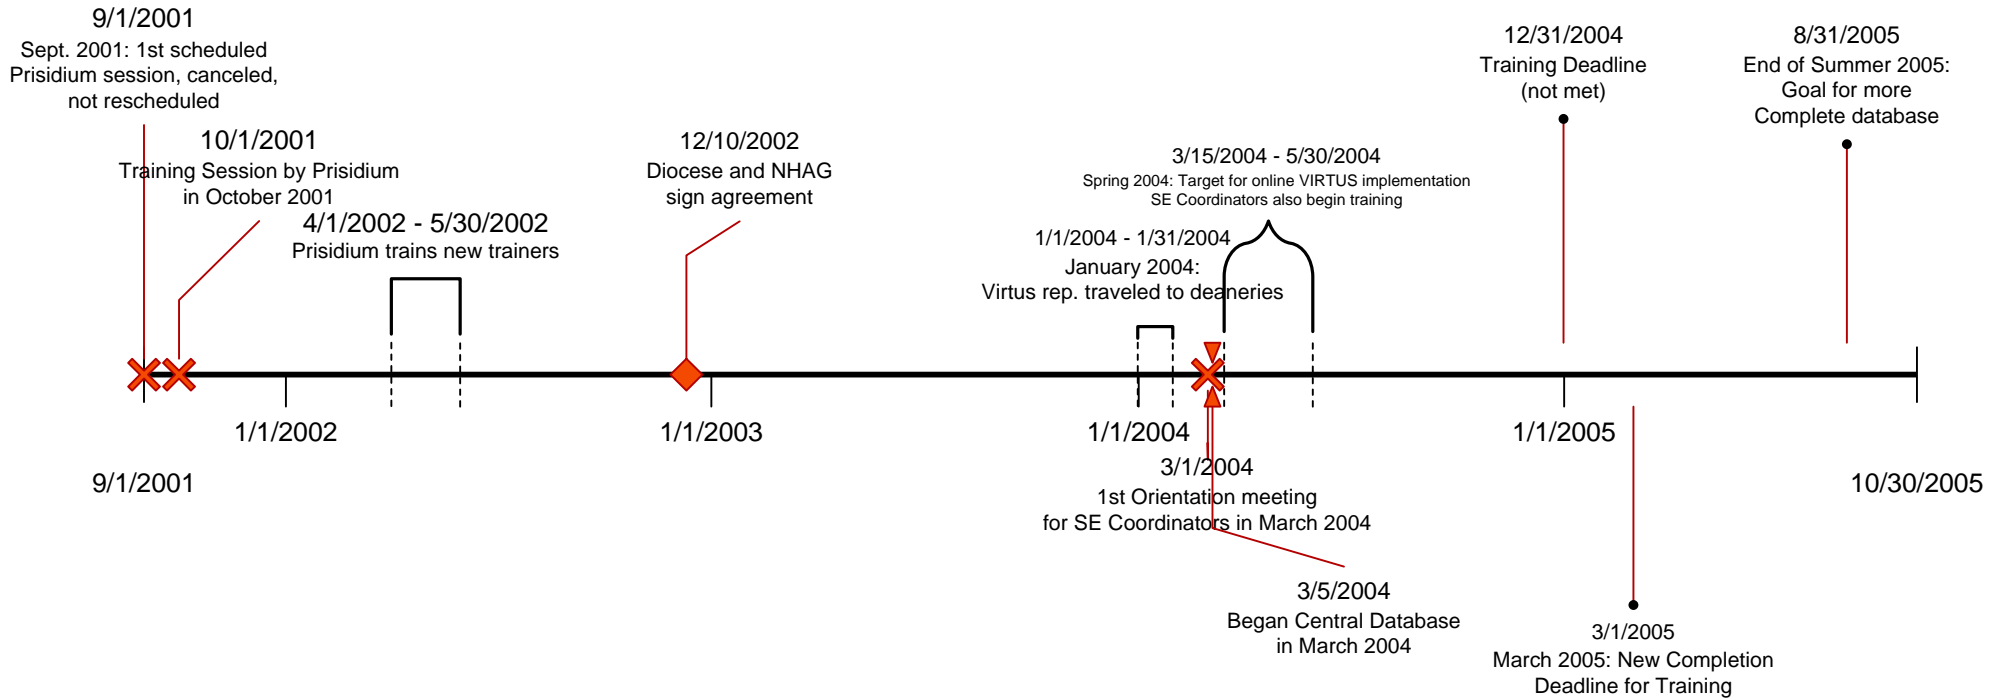

**Diocese PGC
Timeline
9/1/01 – 10/30/05**

2004 – The Parish Outreach staff became responsible for sending EM the PGC attendance sheets.